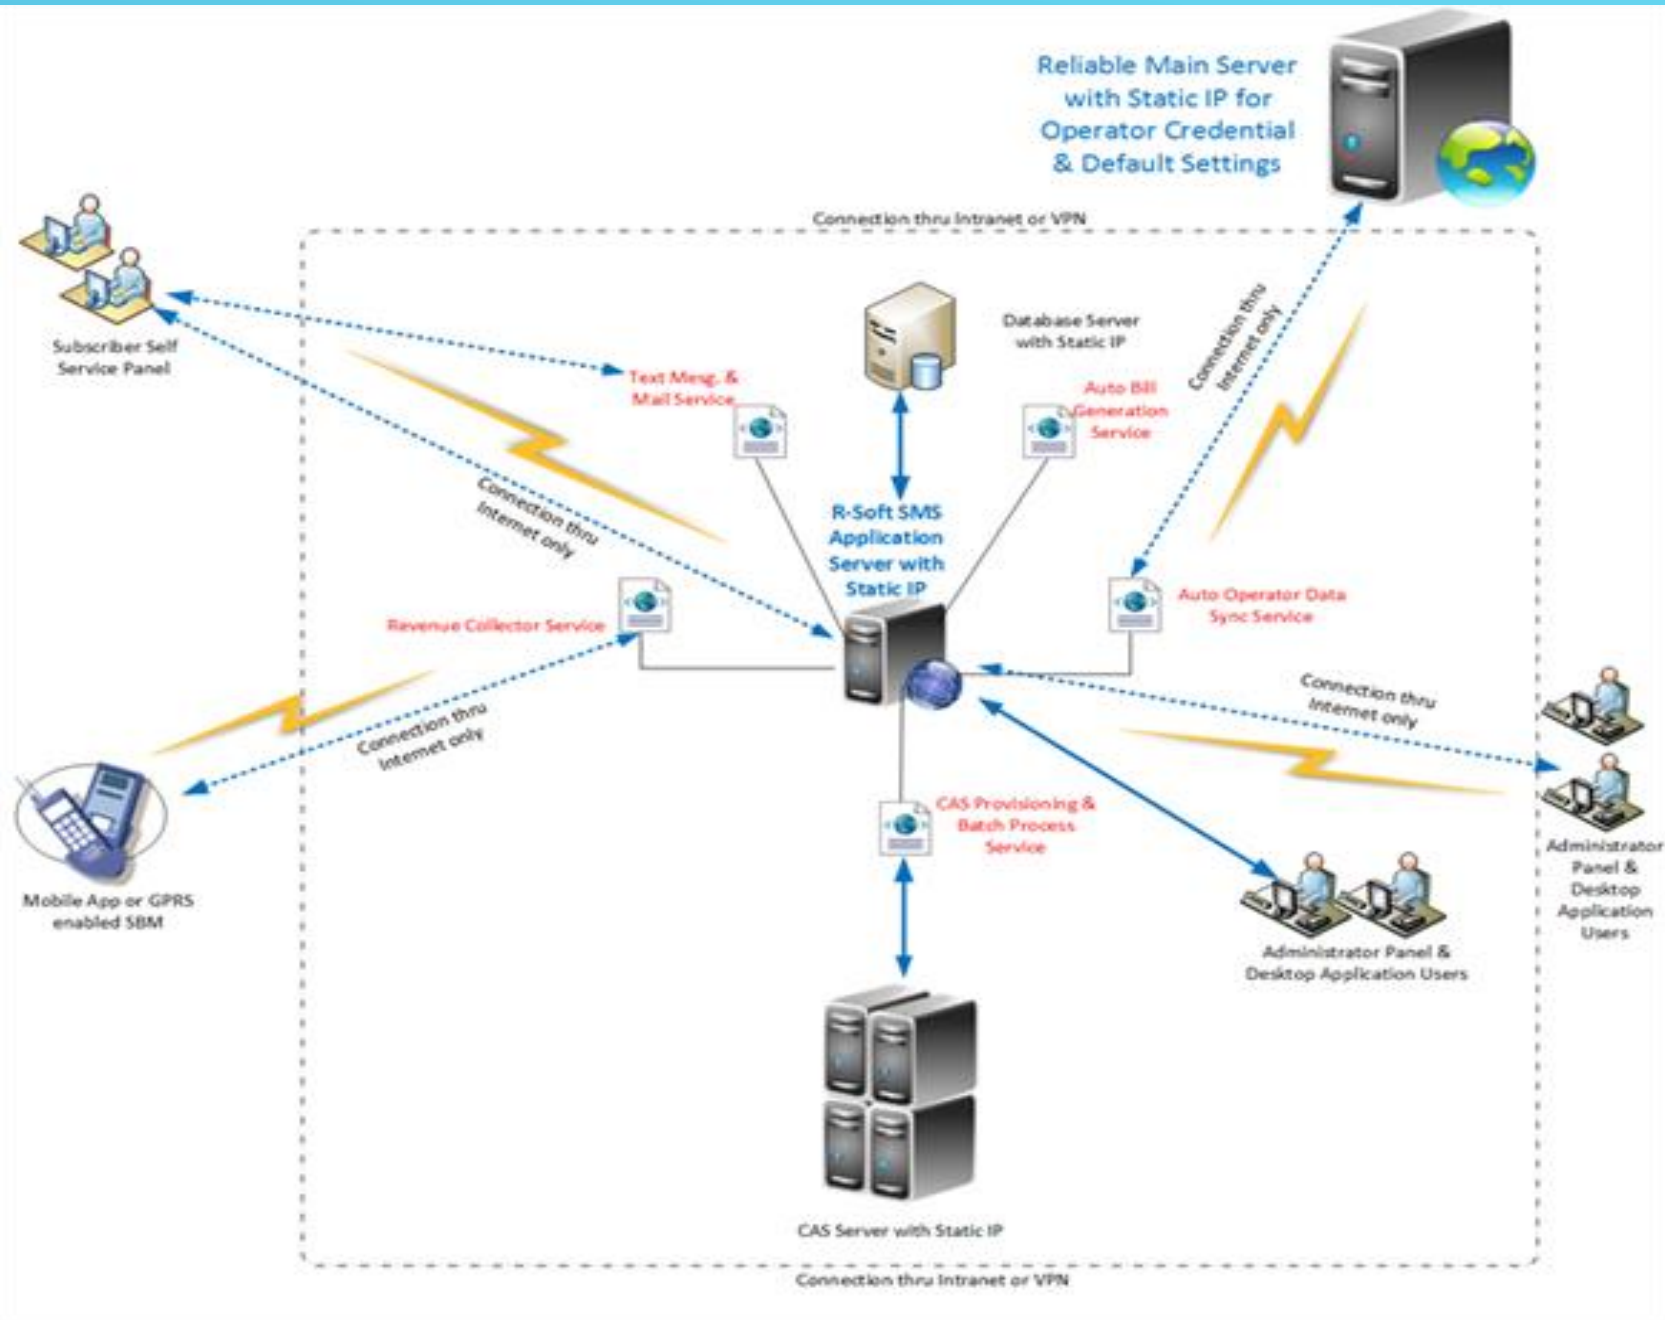

**WORLDS BEST
ENCODERS
AND
TRANCODERS**

WORLDS BEST
DRM
AND
CDN

5TH
GENERATION

CMS
SYSTEM

6TH GENERATION SMS SYSTEM

THE CONTENT

SET TOP BOXES
LAUNCHER
ADVT. PLATFORM
CONTENT
APPLICATIONS

ALL SOUND TRACK CERTIFICATION

CERTIFIED

 Dolby Atmos

SET TOP BOXES
LAUNCHER
ADVT. PLATFORM
CONTENT
APPLICATIONS

WIDE RANGE OF OTT APPLICATIONS

OFFICIAL
CHANNEL
PARTNER
FOR
NETFLIX

A background image of a Netflix movie grid. The grid contains various movie posters such as Thor, Catching Fire, Escape, Rush, Wolverine, World War Z, Man of Steel, The Family, Iron Man 3, Fast and Furious 6, All is Lost, 300, Riddick, The Heat UNRATED, Star Trek Int., Red 2, and Oldboy. The word "NETFLIX" is overlaid in large, bold, red letters with a white outline across the center of the grid.

VOD AND OTT

On-demand streaming content delivered by a cable alternative (Netflix, YouTube TV, the list goes on)

OTT

- Live streaming broadcasts (such as online sports or live news) delivered over the internet
- Scheduled programming delivered via streaming (such as a channel accessed on Sling TV)