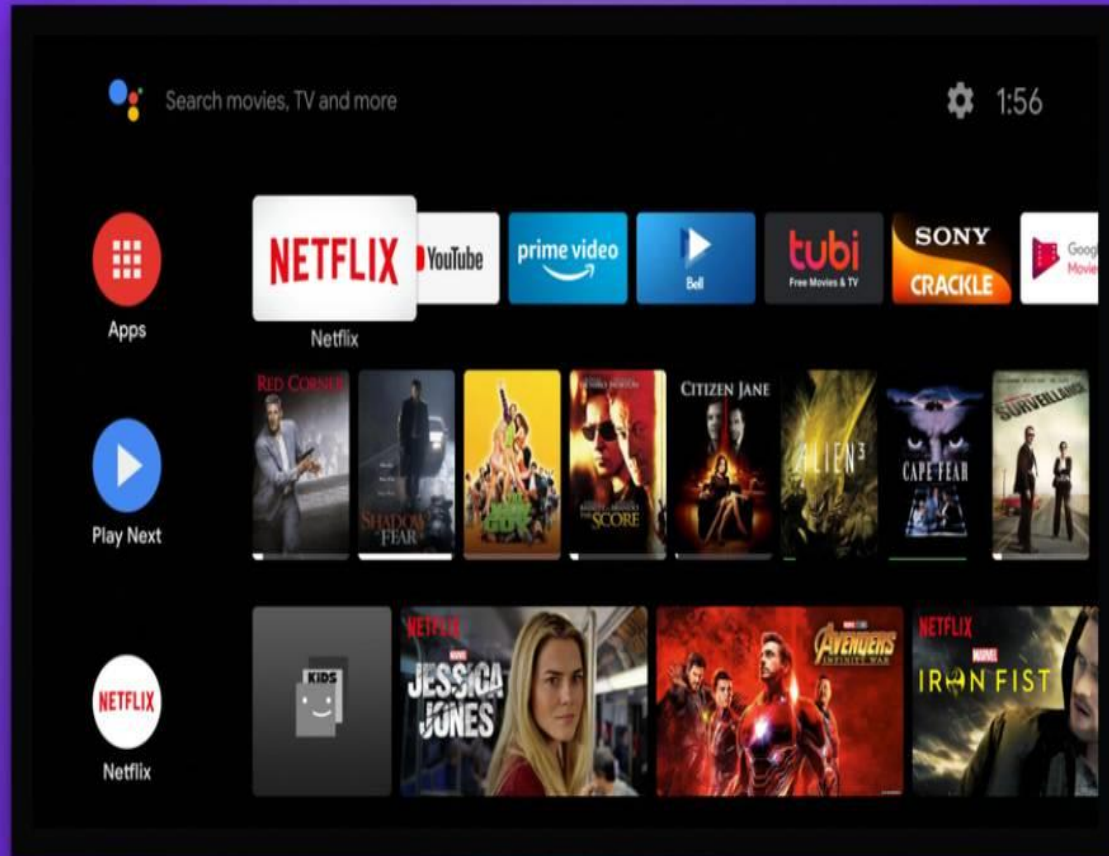

WIDE RANGE OF OTT APPLICATIONS