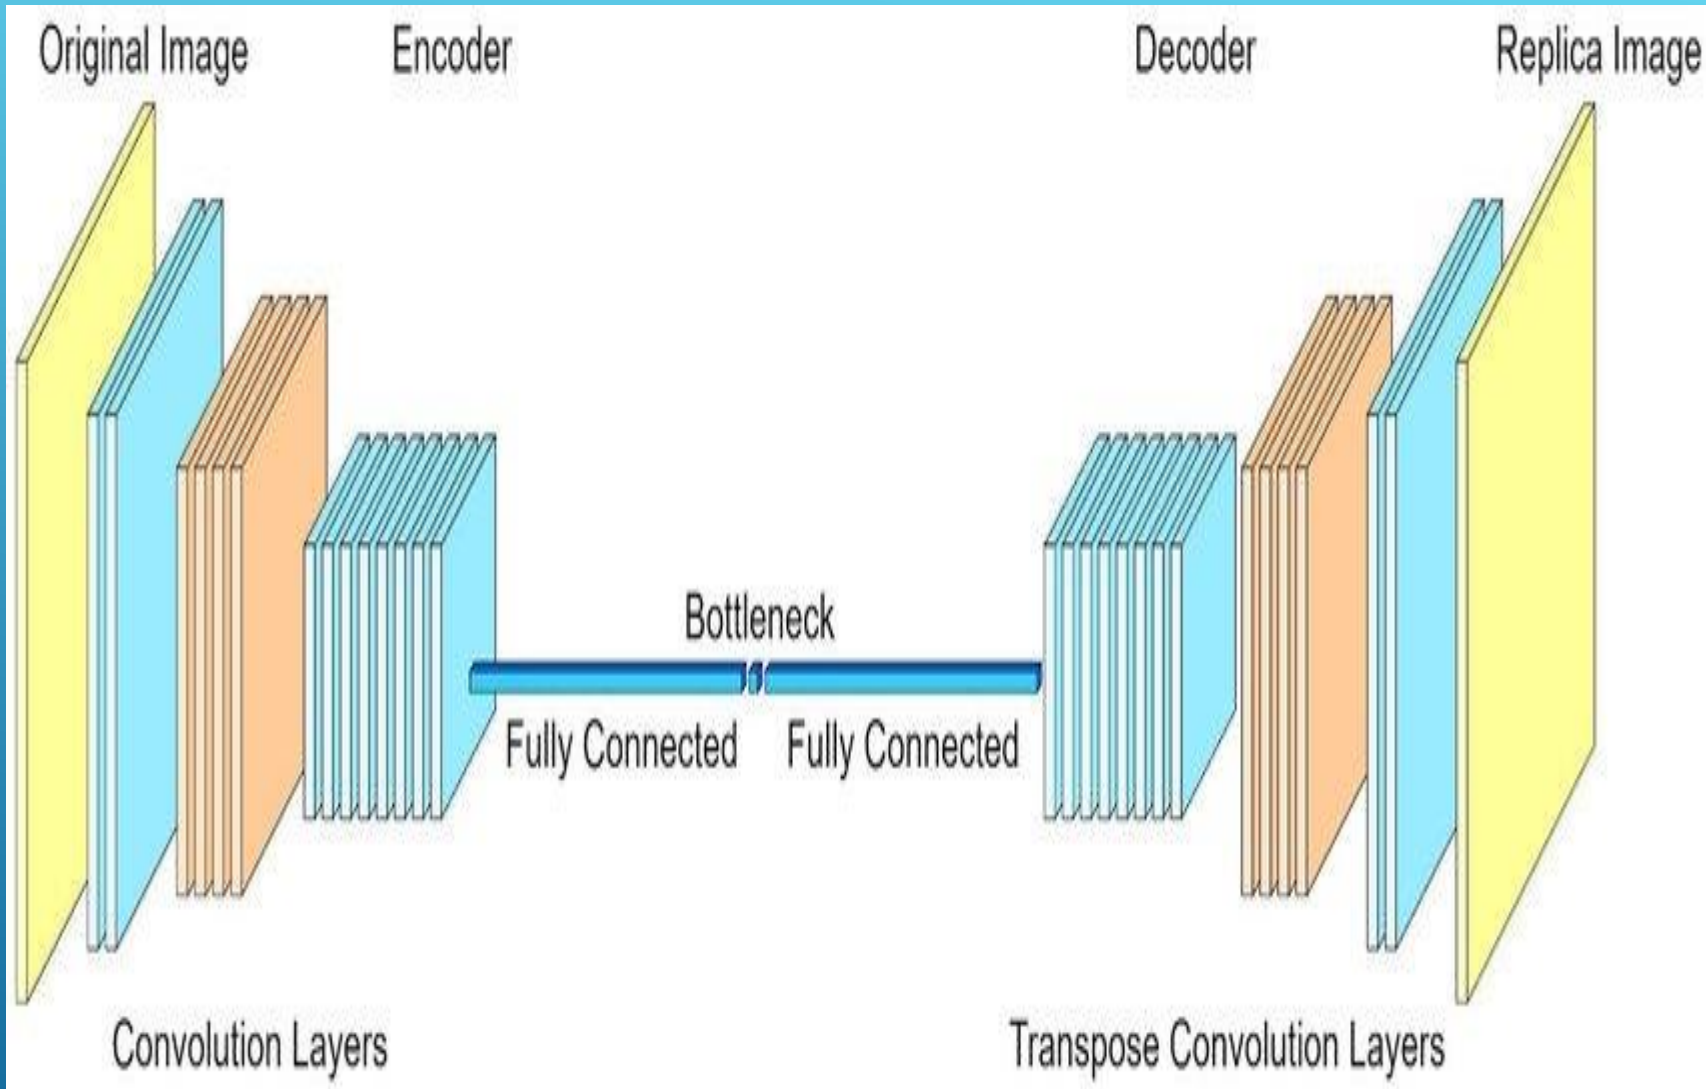

**WORLDS BEST
ENCODERS
AND
TRANCODERS**