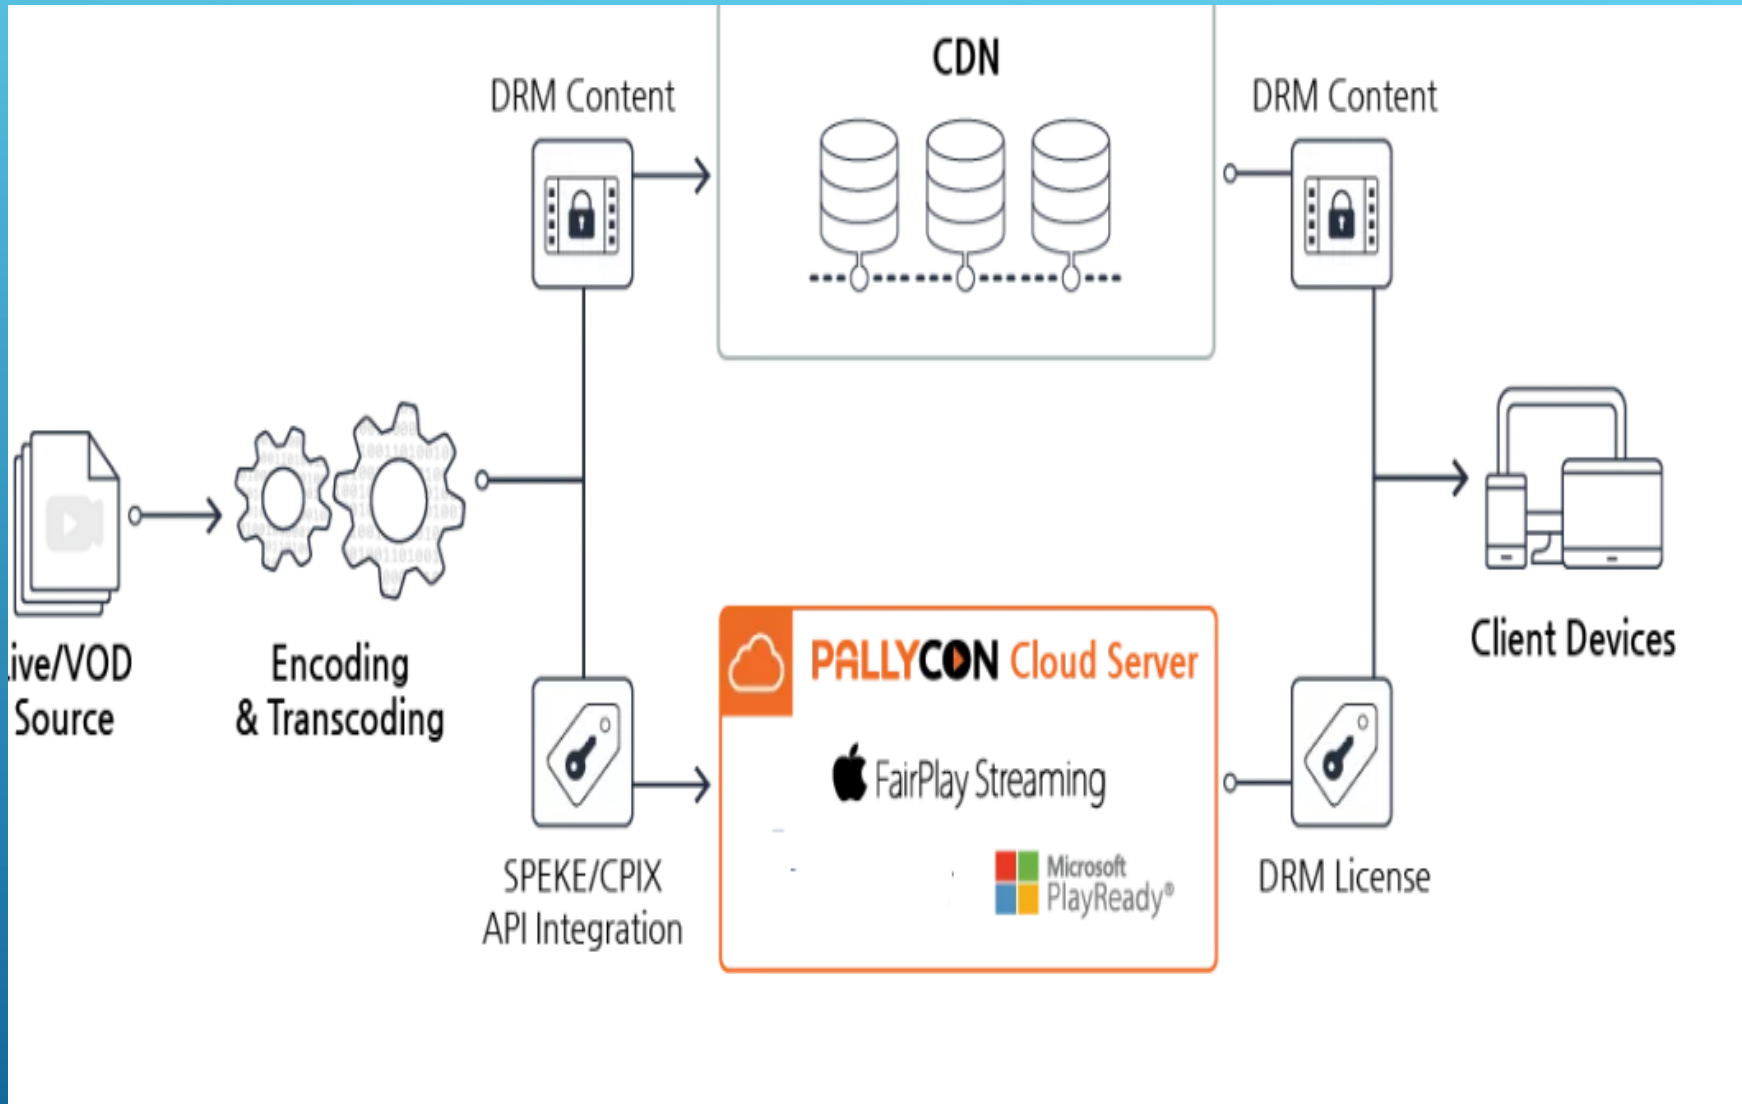

NANO™
MEDIA

USING NEXT GENERATION CHIPS

**4G/5G CPE RECEPTION AND
FEEDER UNITS**

100% PORTABLE

WITH WiFi CONNECTIVITY

**No TV
Required**

WORLDS THE BEST H265* RECEIVING STATION AND COMPONENTS

1ST in MIDDLE
EAST

**WORLDS BEST
ENCODERS
AND
TRANCODERS**

WORLDS BEST
DRM
AND
CDN

5TH
GENERATION

CMS
SYSTEM

6TH GENERATION SMS SYSTEM

THE CONTENT

SET TOP BOXES
LAUNCHER
ADVT. PLATFORM
CONTENT
APPLICATIONS

ALL SOUND TRACK CERTIFICATION

THE GREAT BRITISH BAKING SHOW

A&E

LIVE TV CHANNELS

WIDE RANGE CHANNELS SELECTION

**PAY CHANNELS
AT
CUSTOMERS
CHOICE**

**LIVE TV
CHANNELS**

VOD

- On-demand content distributed via a cable or satellite service (such as Xfinity On Demand)
- Prerecorded video used in enterprise settings (employee training, corporate communications, customer resources, and more)

VOD AND OTT

On-demand streaming content delivered by a cable alternative (Netflix, YouTube TV, the list goes on)

OTT

- Live streaming broadcasts (such as online sports or live news) delivered over the internet
- Scheduled programming delivered via streaming (such as a channel accessed on Sling TV)